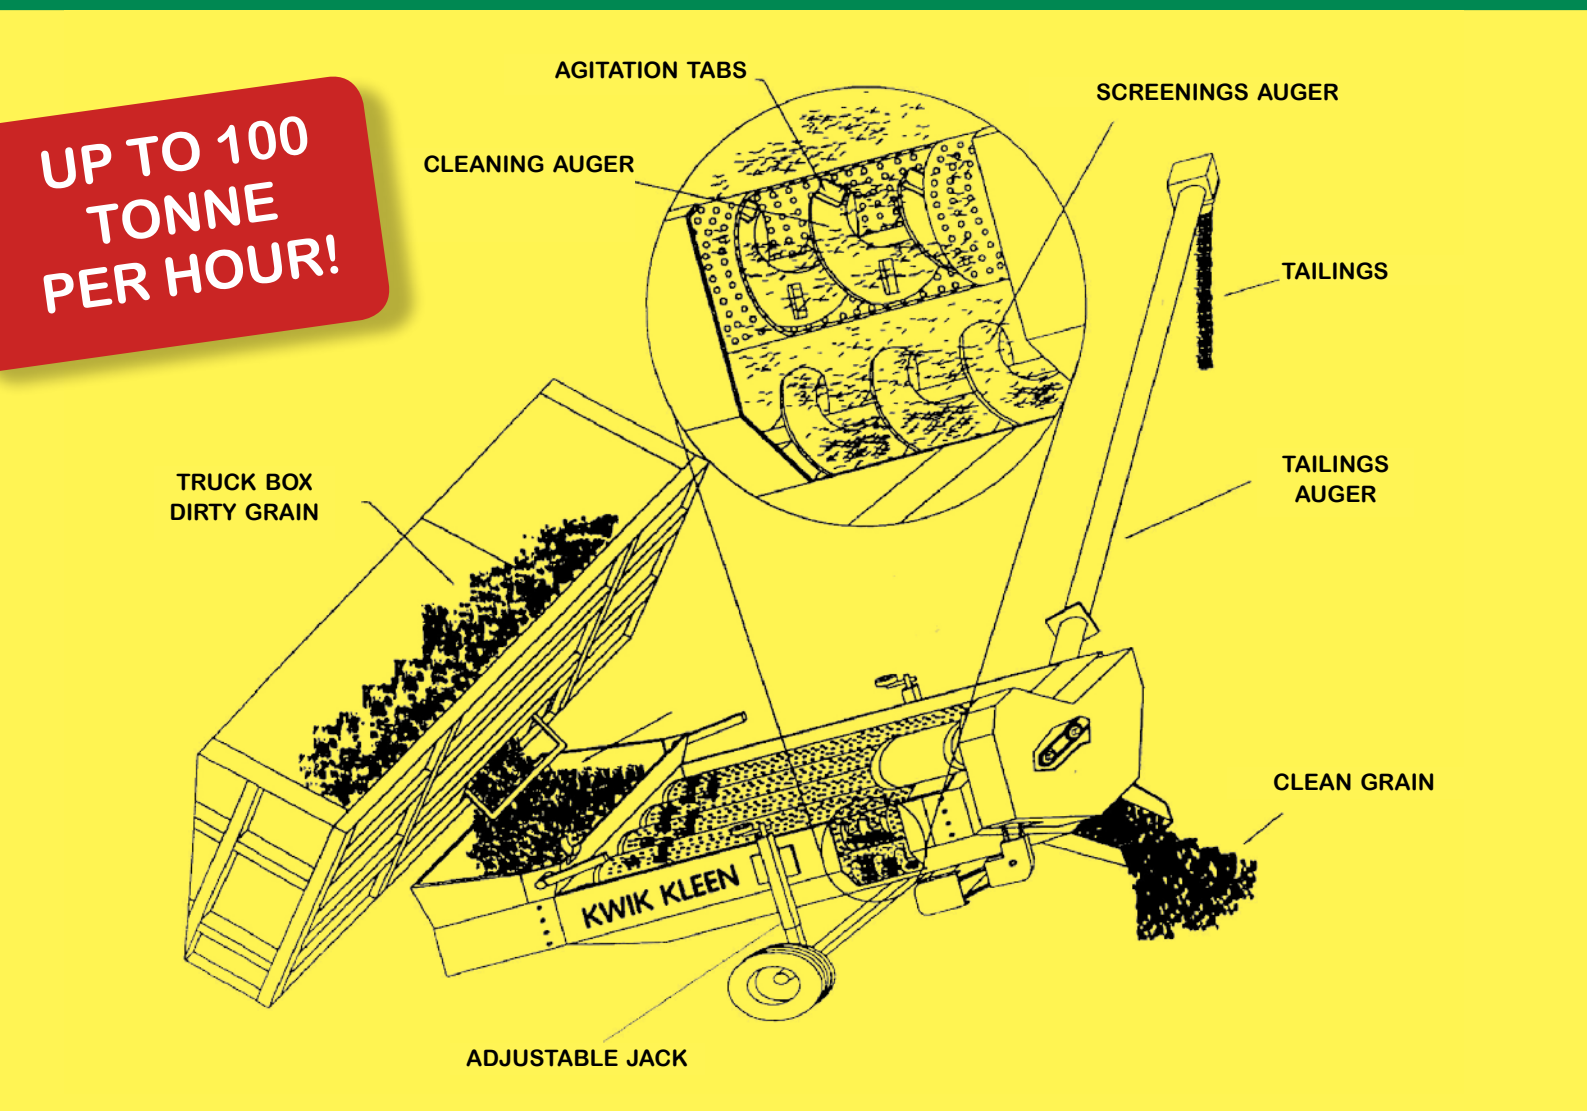

Are screenings a problem for you?
Do they cost you money at harvest?

KWIK KLEEN GRAIN CLEANER

The Kwik Kleen Grain Cleaner:

- Is a fast, effective and inexpensive way of maximising returns to the grower.
- Can be used for cleaning & sizing certain grains. Eg: wheat, barley, chick peas, etc.
- Is portable and compact, but large enough to keep up with most farming operations.

Model 572

Cleans up to 70 tonne/hour
Weight of machine 430kg (approx)
Length 2.7m (9ft)
Width 1.45m (4ft 10")

RRP
\$
(GST EX)

Model 772

Cleans up to 100 tonne/hour
Weight of machine 520kg (approx)
Length 2.7m (9ft)
Width 1.8m (6ft)

RRP
\$
(GST EX)

- Majority of cleaning done by sides and tops of tubes
- Electric or hydraulic drive option
- Variable speed control & grain-feed adjustment
- Removable transport hitch
- Collapsible screenings auger for transport & storage
- Spring loaded hopper

SCREEN SIZES

More than 20 screen sizes available.

Cleaning & sizing grain from canola to corn and large chick peas.

patented agitation tabbed auger for 360° cleaning

hopper & end plate removed to change screens